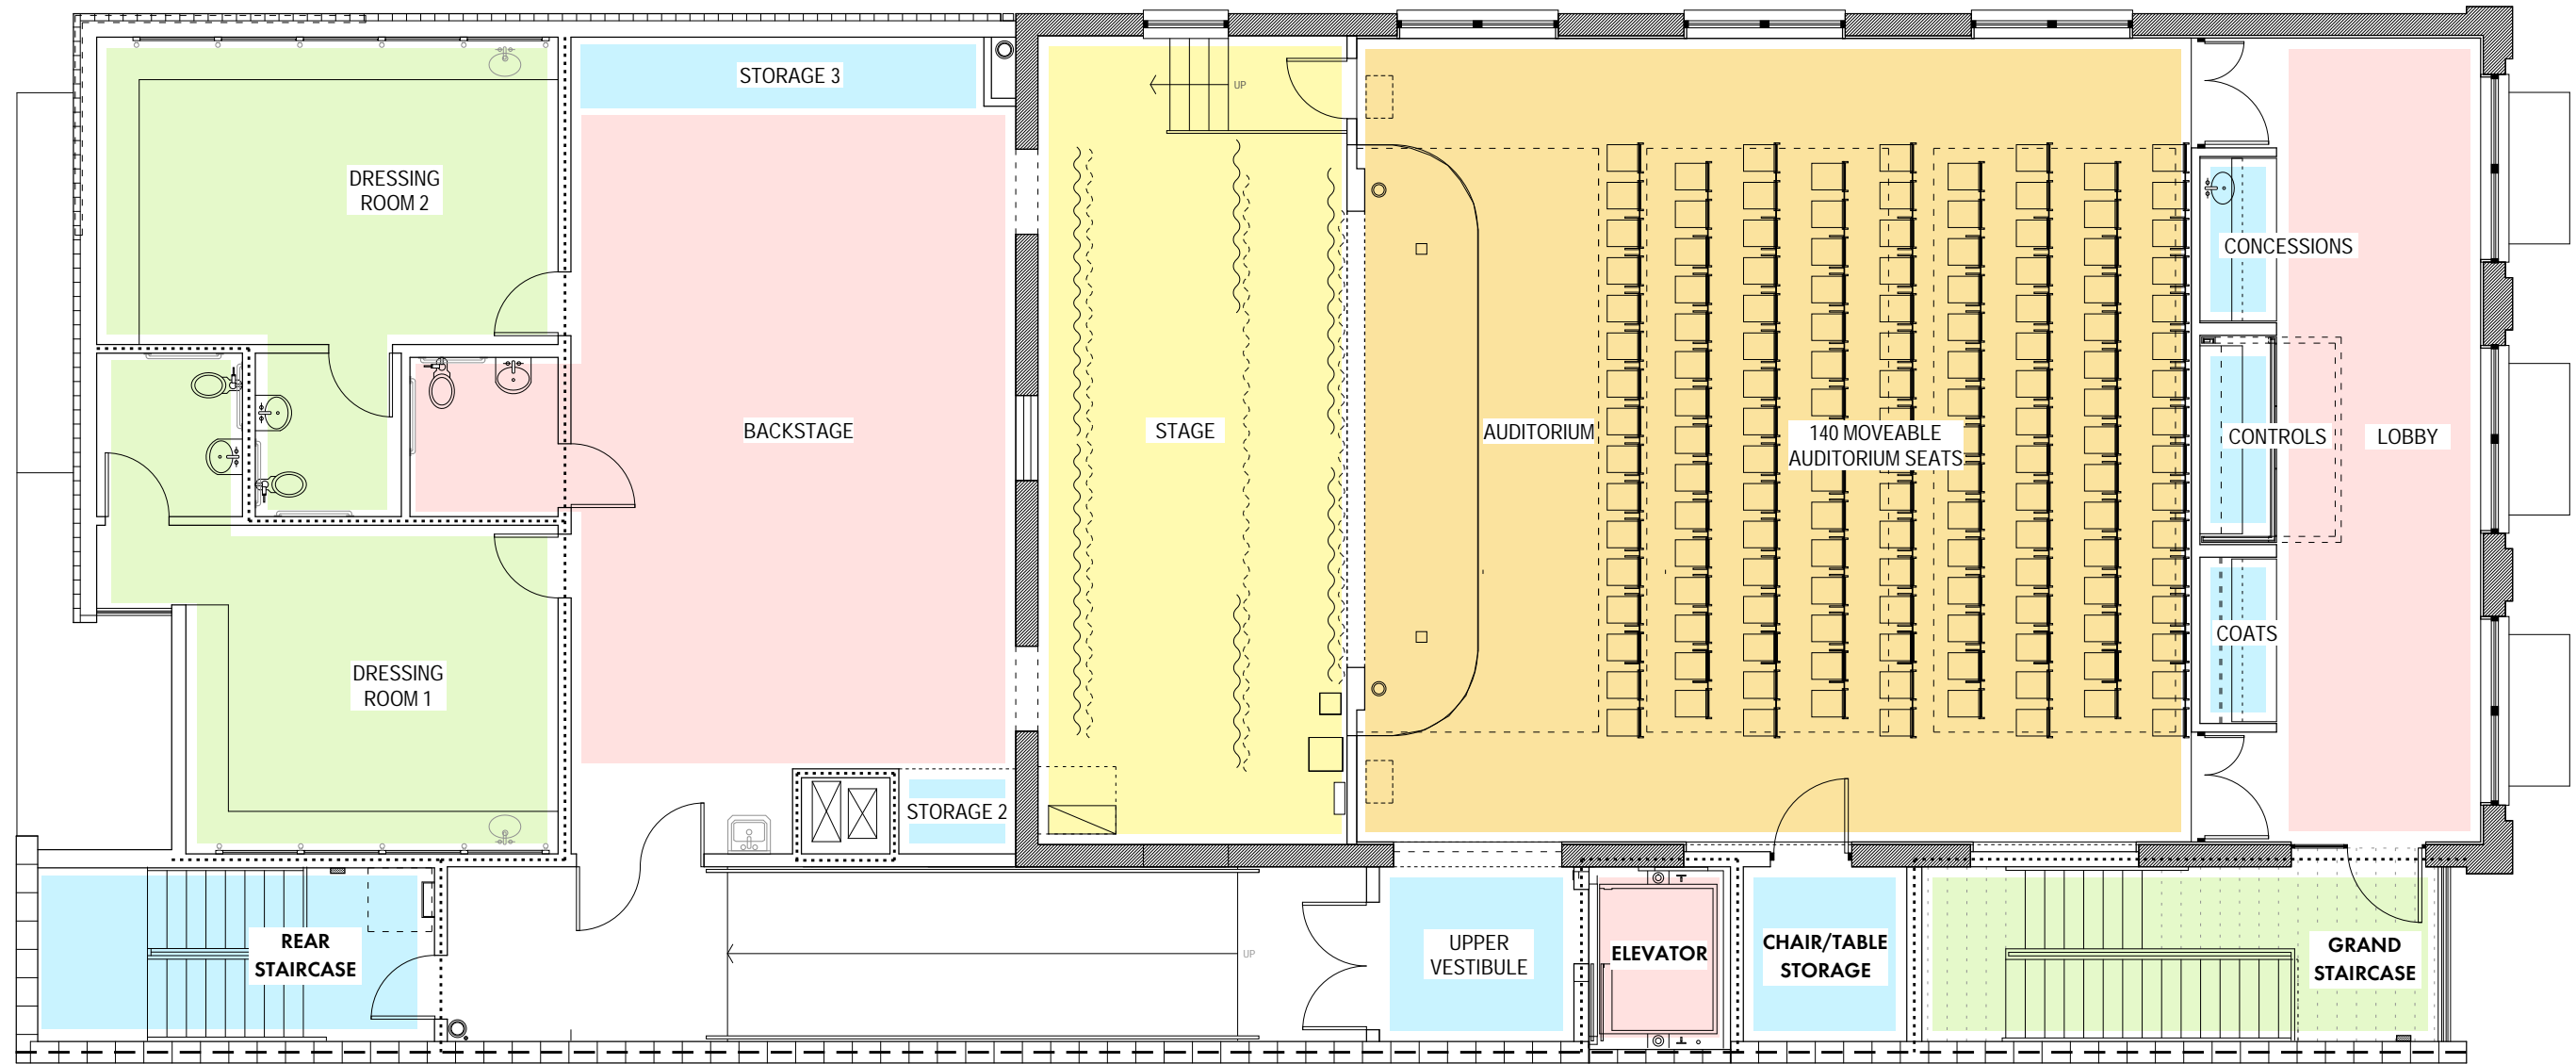

**DONOR LEVELS**

FOUNDER
GRAND PATRON
PATRON
PRODUCER
DIRECTOR

Town of Apex  
**PERFORMING AND CULTURAL ARTS CENTER**  
 Old Town Hall Building  
 237 North Salem Street

GROUND FLOOR PLAN - 1/4"=1'-0"

**CLEARSCAPES**

**DONOR LEVELS**

FOUNDER
GRAND PATRON
PATRON
PRODUCER
DIRECTOR

Town of Apex  
**PERFORMING AND CULTURAL ARTS CENTER**

Old Town Hall Building  
 237 North Salem Street

SECOND FLOOR PLAN - 1/4"=1'-0"

**CLEARSCAPES**